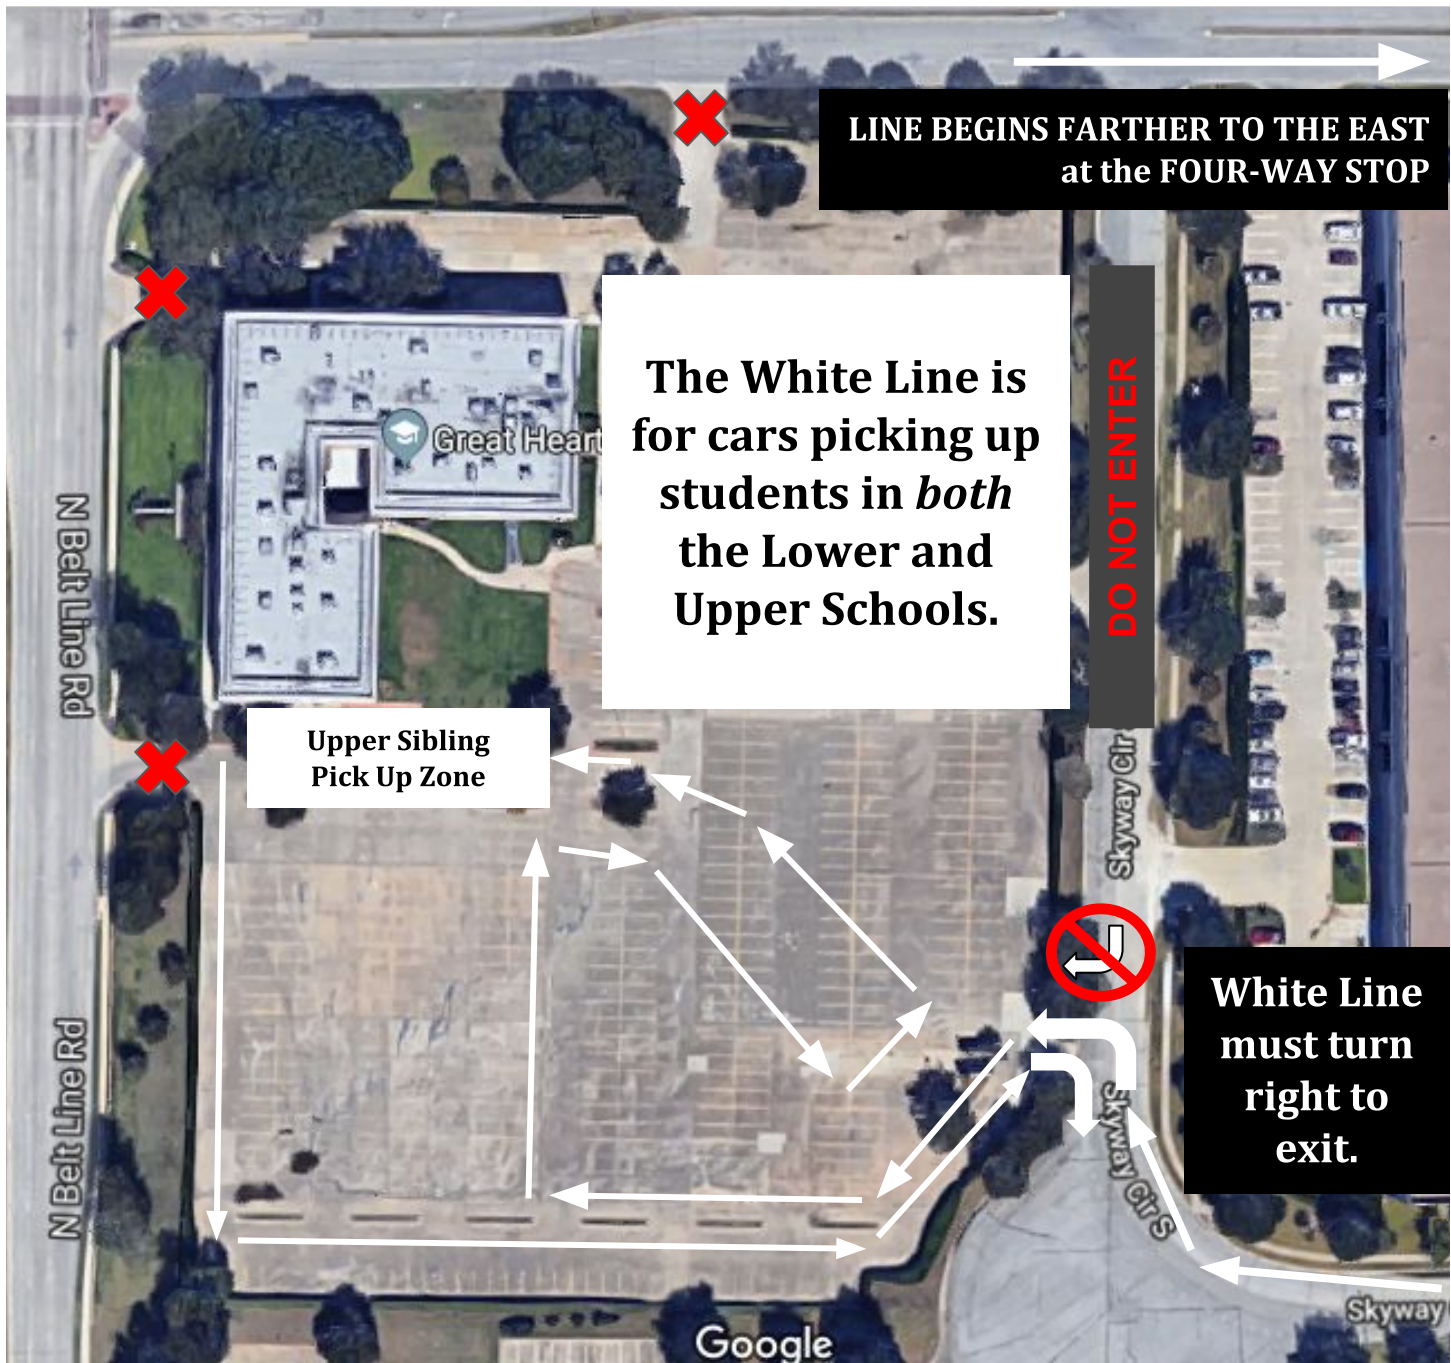

White Line

Head west on Skyway Circle; then turn left into the White Line entrance and take the **left** two lanes.

All cars exiting the White Line **must** turn right onto Skyway Circle.

LINE BEGINS FARTHER TO THE EAST at the FOUR-WAY STOP

The White Line is for cars picking up students in *both* the Lower and Upper Schools.

Upper Sibling Pick Up Zone

DO NOT ENTER

White Line must turn right to exit.