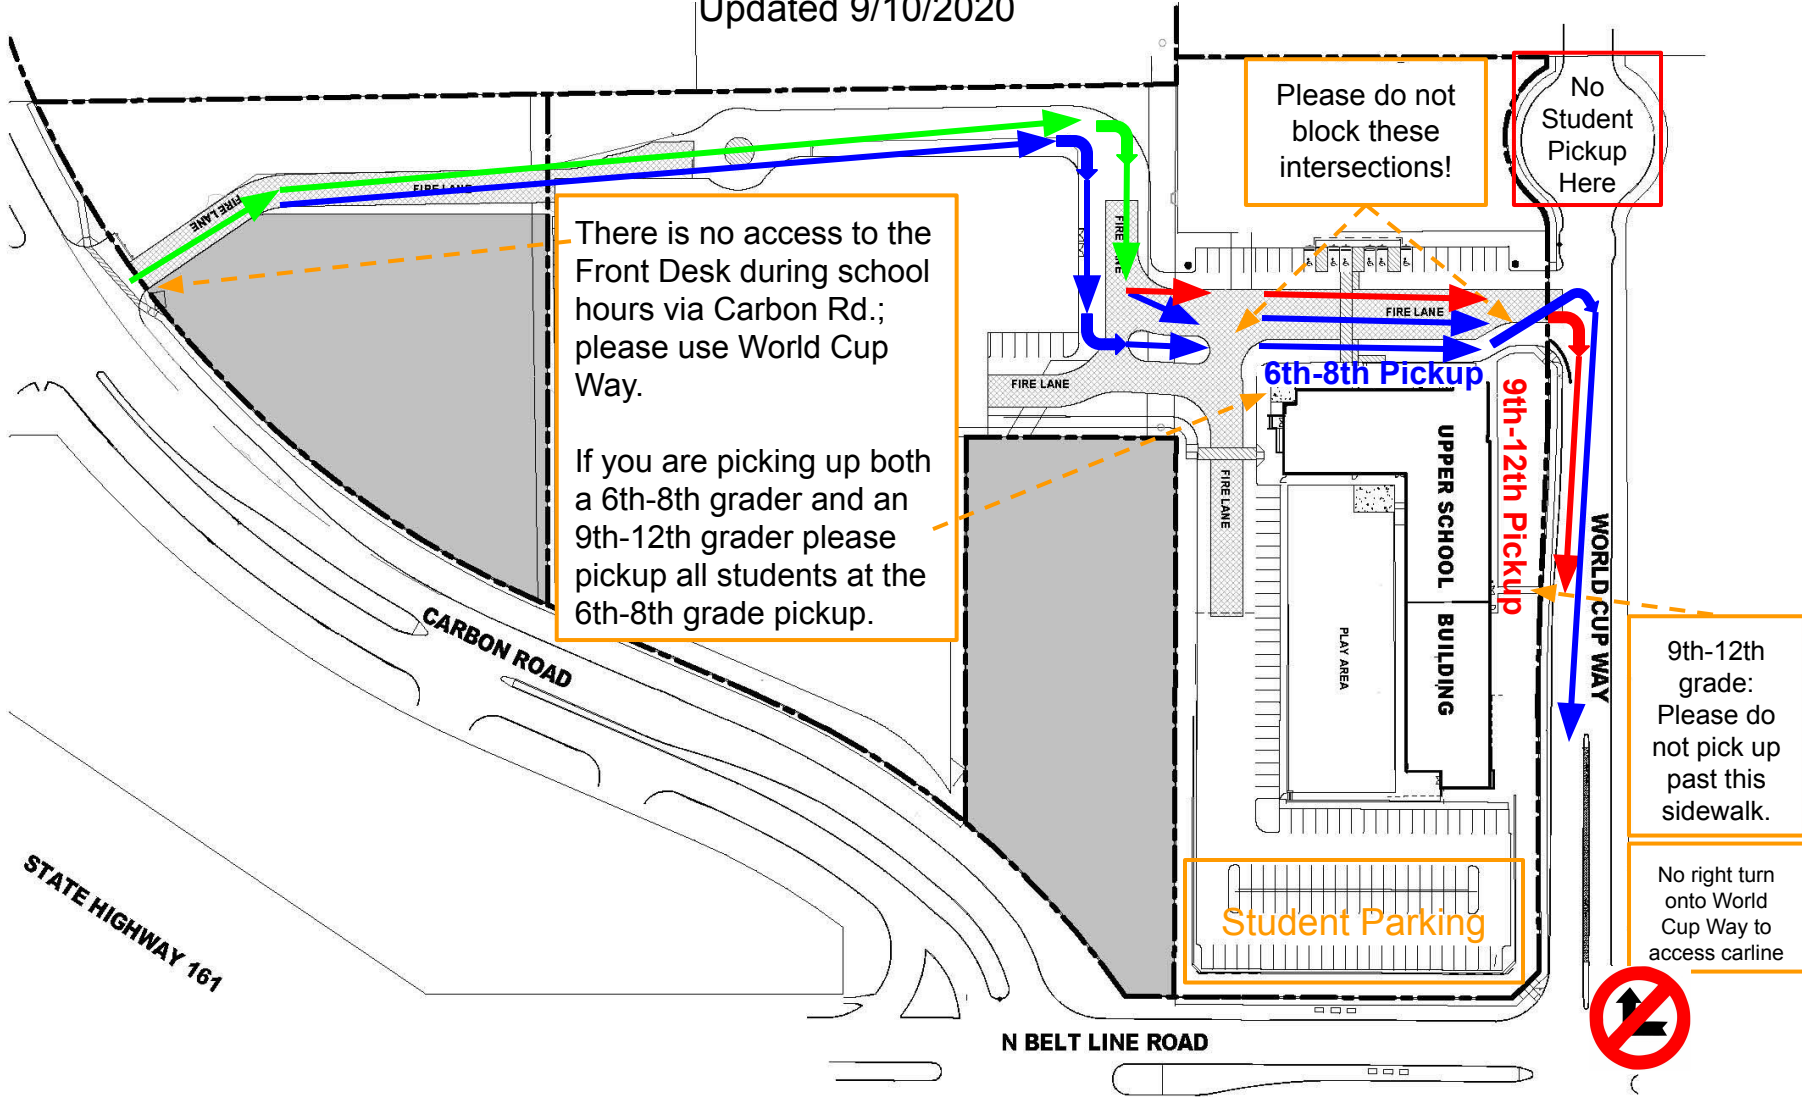

# GHI Upper School Carline 2020-2021

Updated 9/10/2020

Please always safely follow the directions of any school personnel and police officers.  
Placards are needed for all days due to COVID!