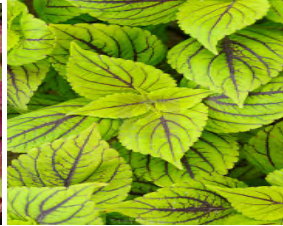

Flowering Funds Spring 2020 Plant and Container Chart

Questions? Gena Evans - 972-754-4888 genasdesk@hotmail.com

Begonias - Sun

Begonias - Shade

Impatiens -Shade

Moss Rose - Sun

Vinca - Sun

Burgundy Sun Coleus

Alabama Coleus

Gay's Delight Coleus

Blue Salvia

Lantana - Yellow

Confetti

Red

Pentas - See form for colors

Potato Vine - Sun