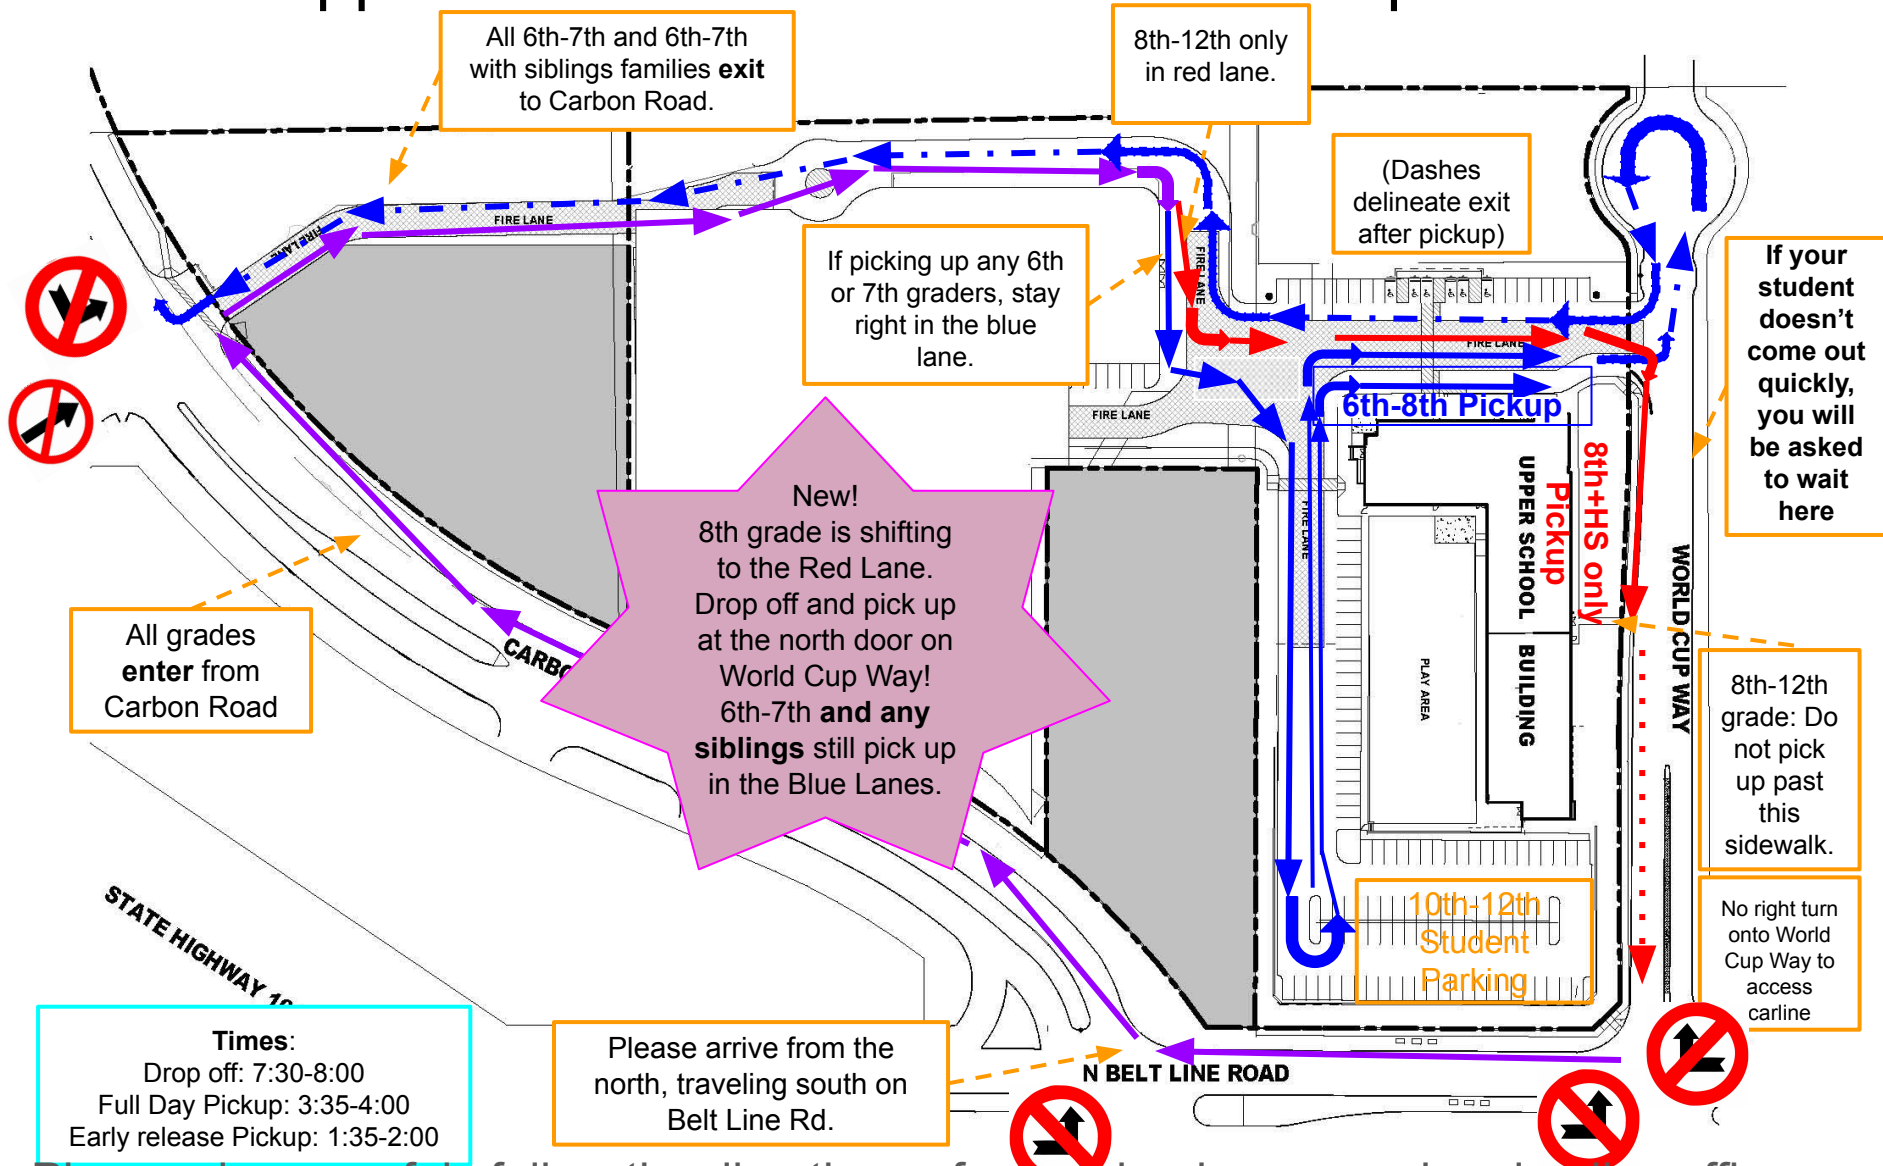

# GHI Upper School Carline 2021-2022 - Updated 8/12

Please always safely follow the directions of any school personnel and police officers.

Placards are needed for all days!

Updated 8/12/2021