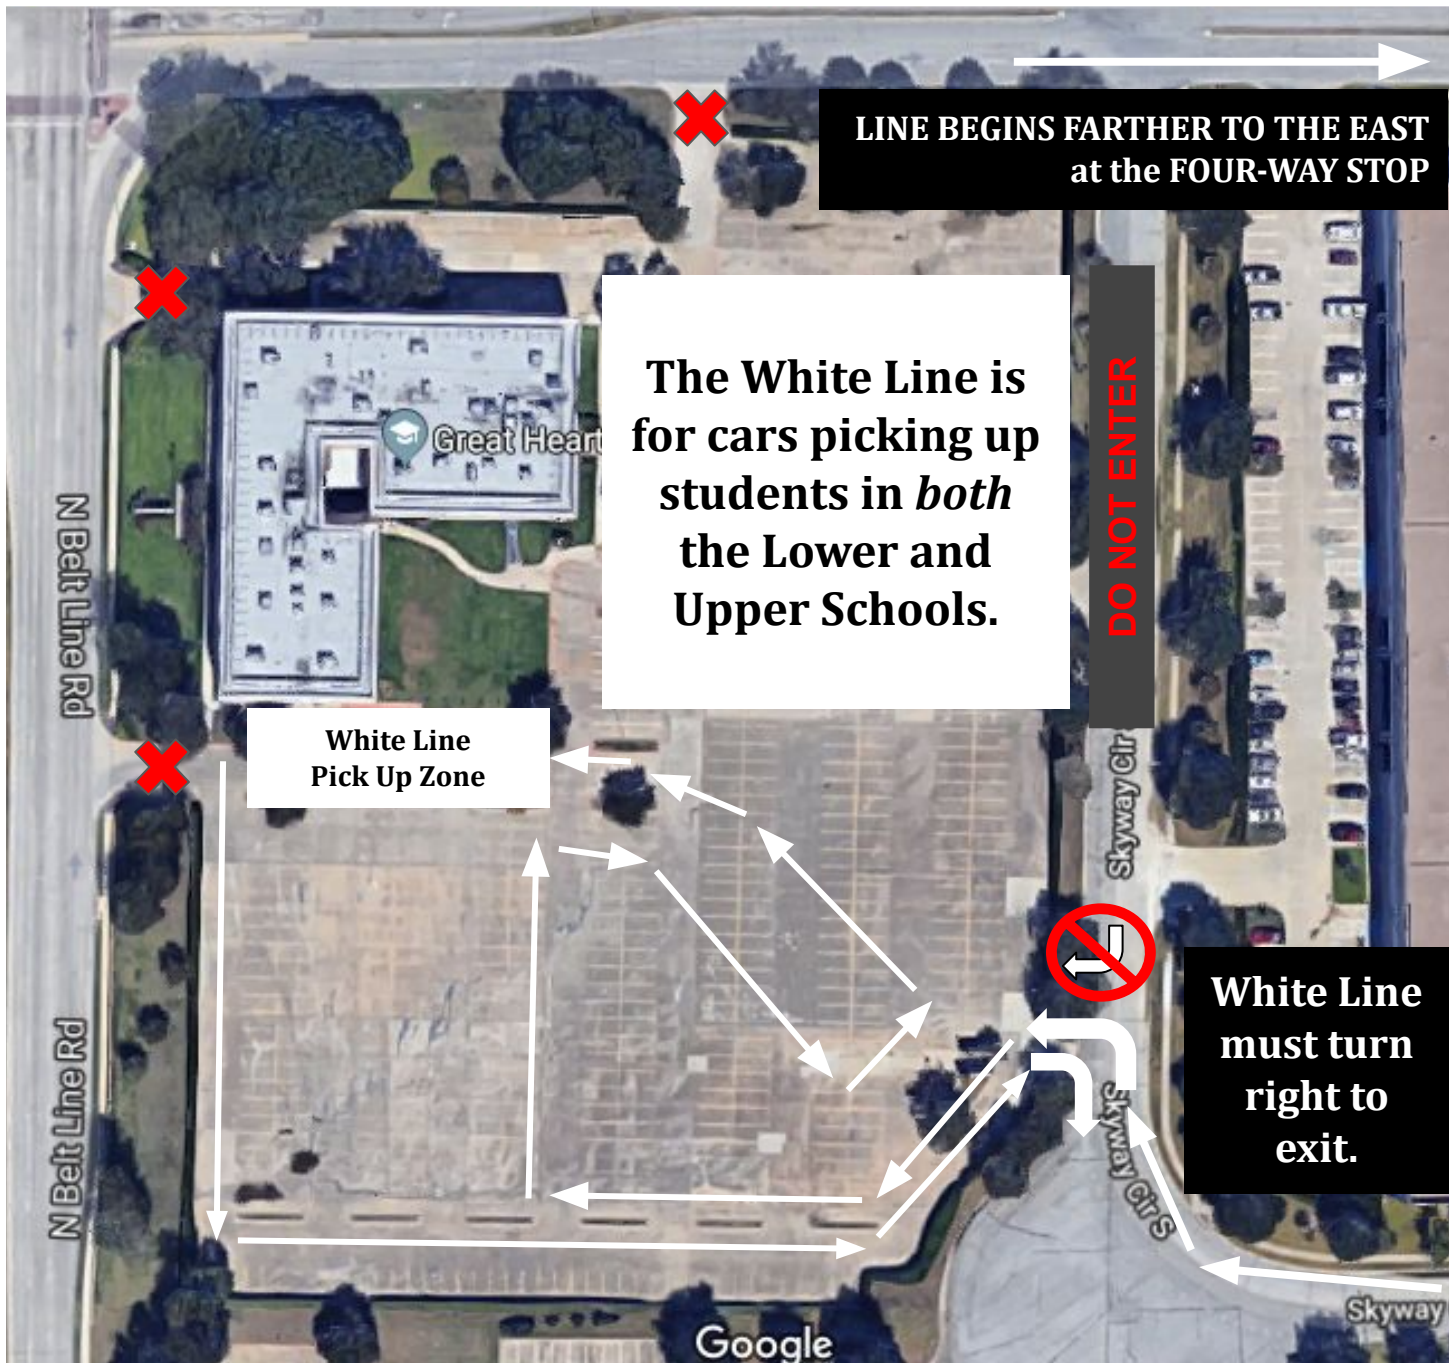

White Line

Head west on Skyway Circle; then turn left into the White Line entrance and take the **left** two lanes.

All cars exiting the White Line **must** turn right onto Skyway Circle.

LINE BEGINS FARTHER TO THE EAST at the FOUR-WAY STOP

The White Line is for cars picking up students in *both* the Lower and Upper Schools.

White Line Pick Up Zone

DO NOT ENTER

White Line must turn right to exit.

Google

Skyway