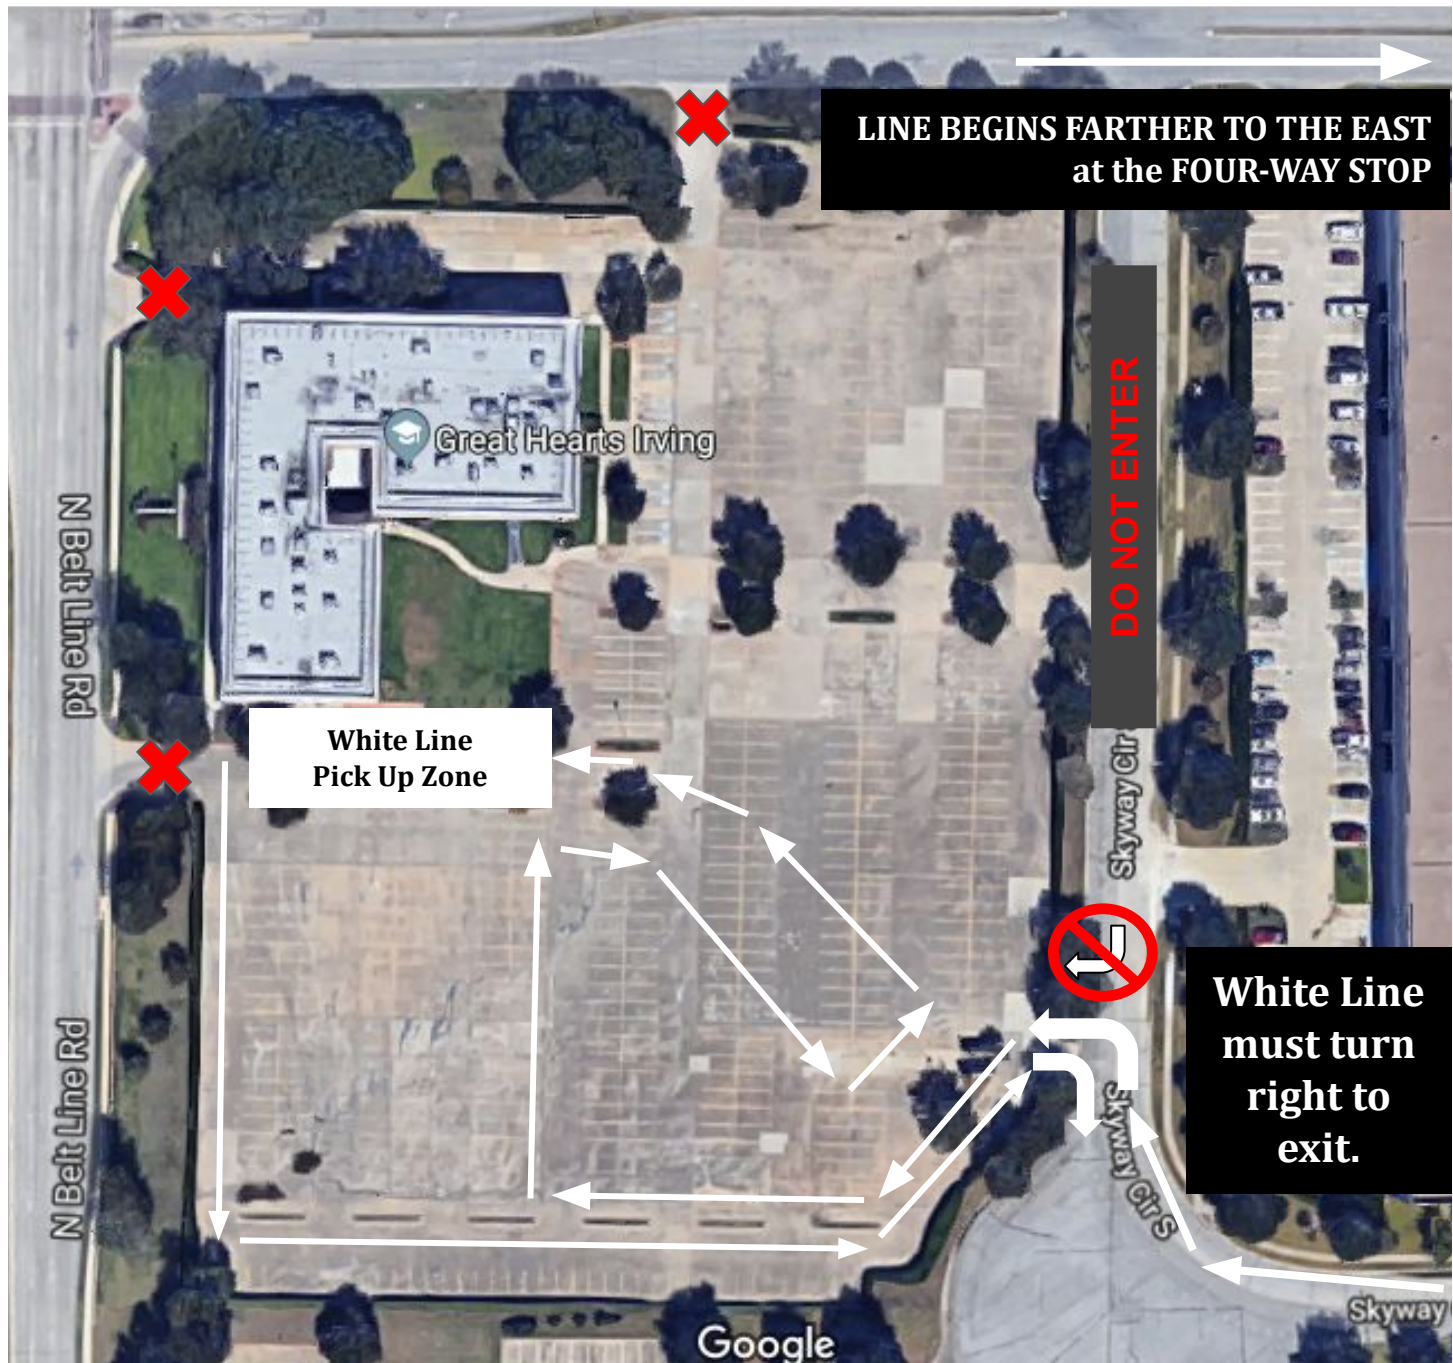

# White Line

Head west on Skyway Circle; then turn left into the White Line entrance and take the **left** two lanes.

All cars exiting the White Line *must* turn right onto Skyway Circle.

LINE BEGINS FARTHER TO THE EAST  
at the FOUR-WAY STOP

DO NOT ENTER

White Line  
Pick Up Zone

White Line  
must turn  
right to  
exit.